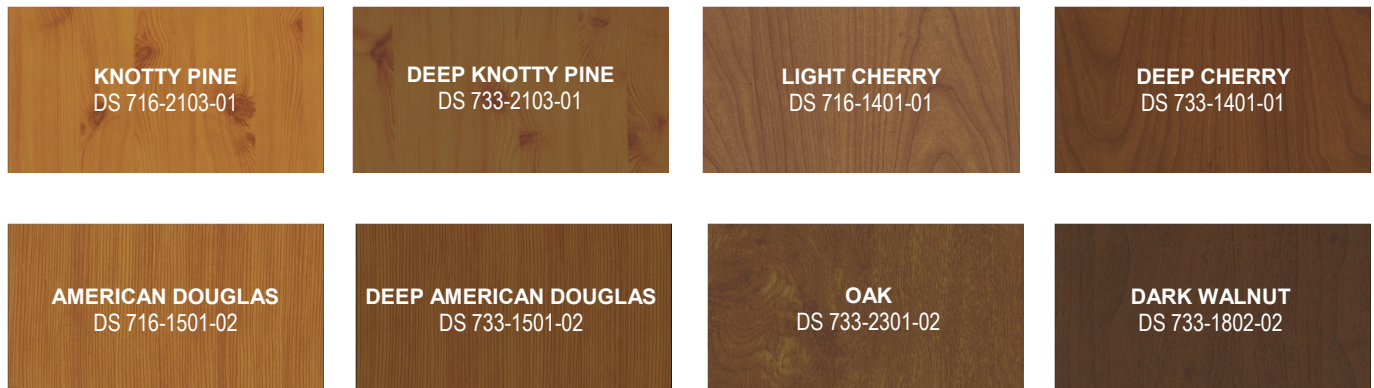

WOODGRAIN POWDER COAT

The woodgrain powder coat finishes that Brasco offers provide a genuine look of real wood without the ongoing maintenance and degradation that comes with real wood. To further replicate an authentic finish, our woodgrain powder coat finishes have a slightly textured surface. Since aluminum never rusts, it makes an ideal material for outdoor shelters and site furnishings. Mix and match our standard powder coating with woodgrain powder coating accents like bench slats or roof rafters. Samples available upon request for a fee.

BRASCO WOODGRAIN POWDER COAT COLLECTION

Arbor 2 Cart Corral
Knotty Pine powder coated columns.

Platform Bench
Light Cherry powder coated bench slats.

Trident Series Shelter
Oak powder coated roof rafters.