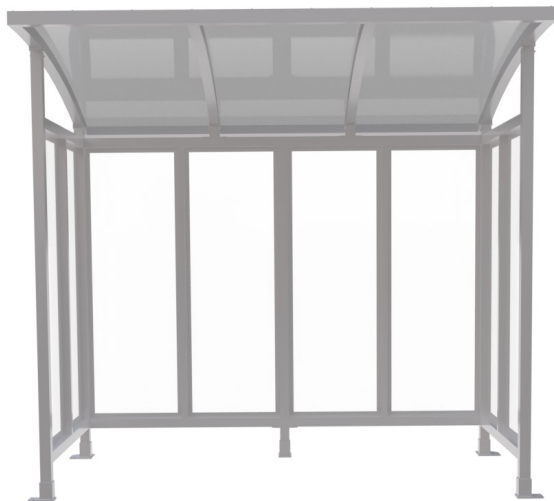

ANODIZED ALUMINUM

PREFINISHED EXTRUSIONS

Brasco offers clear and dark bronze anodized aluminum finishes for our Slimline, Executive, and Monumental Series Shelters. All other product lines require a powder coat finish. Brasco has created custom Brasco Clear and Brasco Bronze powder coat finishes to match the clear and dark bronze anodized finish.

Clear Anodized

Dark Bronze Anodized

Clear Anodized Aluminum Finish on Slimline Shed Shelter. Brasco Clear powder coat painted finish on Eclipse trash receptacle.

AMERICAN MADE. AMERICAN TRUSTED. SINCE 1993.