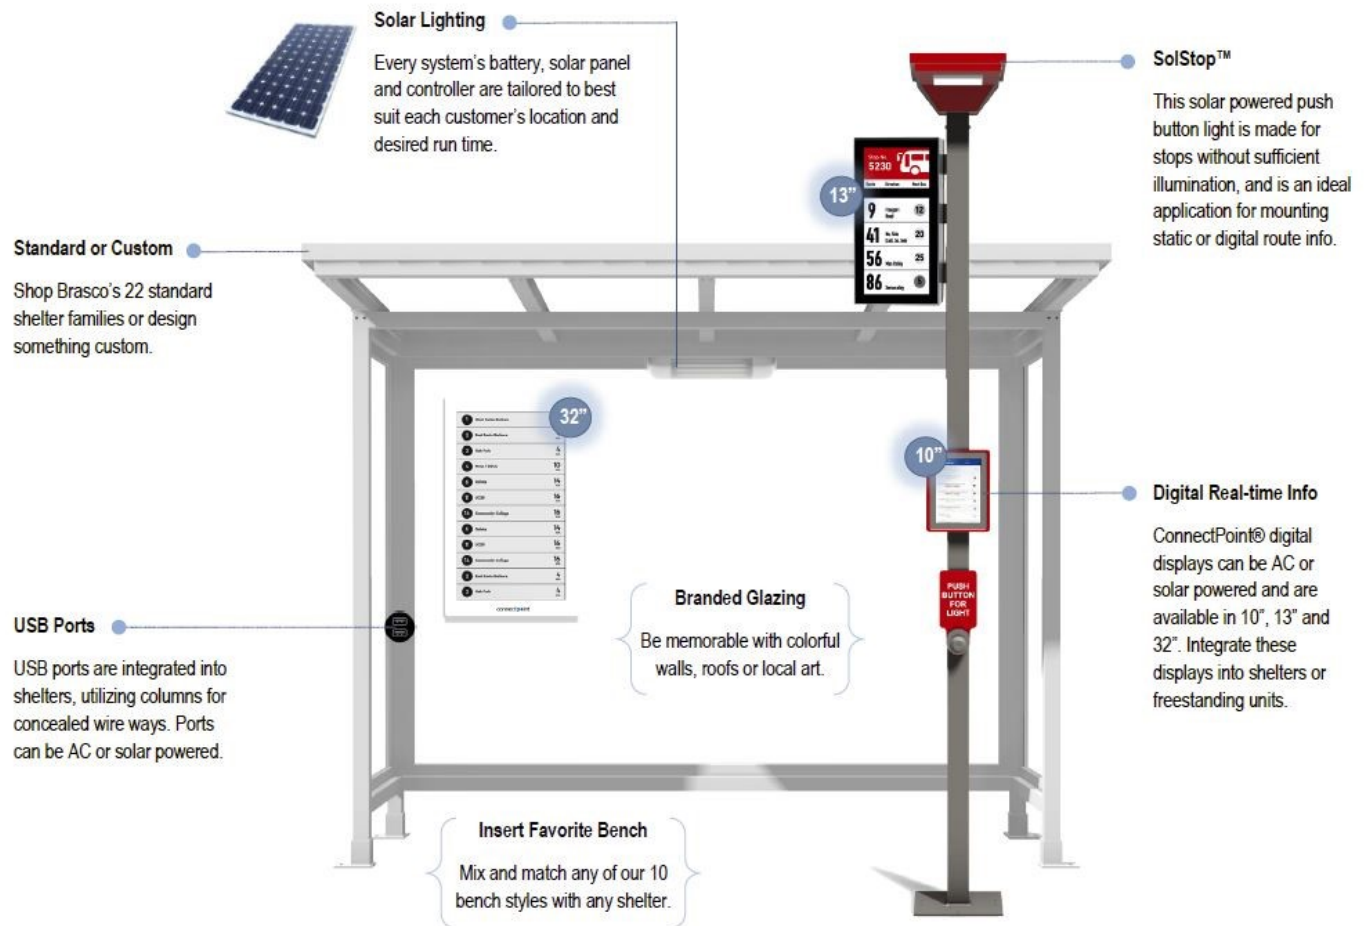

BUS STOPS à la CARTE

Shelter styles have changed moderately over the last 35 years, however technologies that enhance bus stops have greatly changed in functionality and affordability.

Brasco recognizes the importance of integrating cutting-edge technologies upfront to reduce vandalism, increase cost-effectiveness, and save time for our customers. Our team will guide you through the design process with confidence.